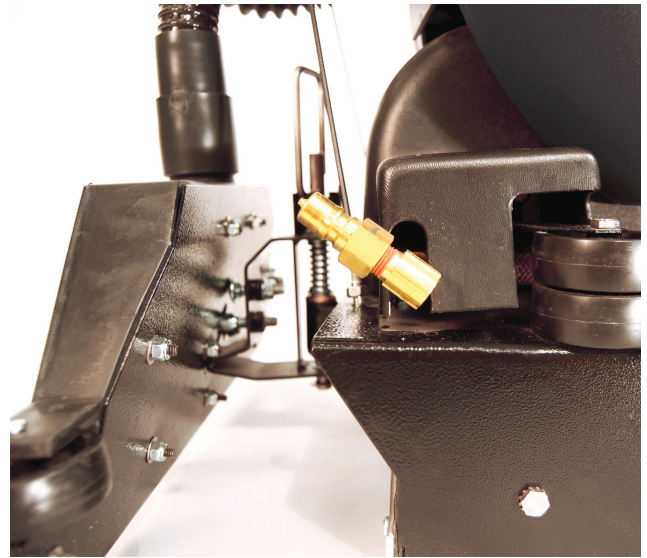

BRC 46/76 W 18" Self-Propelled Carpet Extractor

BRC 46/76 W Self-Propelled Carpet Extractor

Designed for large carpeted areas

When the job involves large amounts of carpeted surfaces this 18" self-propelled extractor can easily clean up to 8,000 square feet of surface per hour. Large 20 gallon tanks extend fill and empty times, the highly maneuverable design means cleaning in surprisingly tight areas, around obstacles and furniture. Excellent control systems include adjustable brush and vacuum shoe pressures, choice of forward speeds, intermittent or continuous solution flow, even a clean solution tank filter element for protection of the high pressure pump.

Model	Order #
BRC 46/76 W 20 gallon self propelled carpet extractor	1.008-650.0

Technical Data	
Cleaning width	18"
Brush contact pressure	Fully adjustable
Solution tank capacity	20 gallons
Recovery tank capacity	20 gallons
Tank construction	Rotocast polyethylene
Wheels	2 x 10"
Vacuum shoe	18"
Vacuum motor	1 HP 3- stage bypass
Vacuum motor air flow (CFM)	117"
Vacuum motor water lift	99"
Solution pump	100 PSI
Solution spray	2 quick-disconnect jets
Power cord length	75'
Weight	217 lbs
Dimensions (l x w x h)	49" x 22 x 41"
Warranty	3 year parts, 3 year labour 10 year solution & recovery tank

Standard Equipment	
50' Power cord	8.623-411.0

Applications

- Offices
- Contract cleaners
- Hotels and Restaurants
- Shops
- Craftsmen
- Industry

Optional Accessories	
Fill hose with faucet adaptor	8.626-069.0
10" spotting wand kit	9.840-628.0 (includes 8.600-005.0 floor wand, 12' hose and carrying bag)
3.5" Deluxe hand tool kit	8.600-001.0 (includes 8.600-002.0 tool, 12' hose and carrying bag)
12" floor wand (hose not included)	8.600-061.0
Hand tool	8.600-002.0
12' solution & vacuum hose	8.600-414.0
16' Vacuum & Solution Hose	8.600-415.0
25' Vacuum & Solution Hose	8.600-416.0
Indoor air quality replacement filter (1)	8.623-611.0